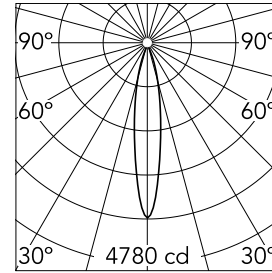

Spot 120 Dali Version

03.8155.05.DA - Polished Aluminium

Accent lighting LED module.

Main specifications

Number of heads	1	Net lumen (lm)	687
Lamp category	LED	Mountings	Track
Power (W)	12.5W	Environment	Indoor dry location
CCT (K)	3000K		
CRI	90		

Optical

Lighting type	Direct
LED type	LED array
Light distribution	Symmetric
Optical type	Medium
Beam angle (°)	17
Beam angle C90-270 (°)	17

h(m)	E(lx)	D(m)
1	4780	0.31
2	1195	0.61
3	531	0.92
4	299	1.23
5	191	1.53

Luminous flux luminaire
687 lm

Electrical

Voltage (V)	48.00	Insulation class	III
Dimmable	Yes		
Driver	Remote excluded		
Driver type	Dimmable DALI 1		
Emergency	Without		

Physical

Color	Polished Aluminium	Length (mm)	185
Orientation	Adjustable		
Weight (kg)	0.29		
Tilt (°)	90		
Rotation (°)	360		