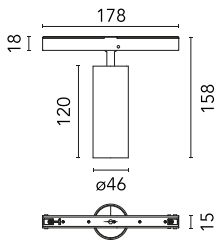

Electrical

Voltage (V)	48.00	Insulation class	III
Dimmable	Yes		
Driver	Remote excluded		
Driver type	Dimmable DALI		
Emergency	Without		

Physical

Color	Black	Length (mm)	185
Orientation	Adjustable		
Weight (kg)	0.29		
Tilt (°)	90		
Rotation (°)	360		

Note

Accessories included (honeycomb and screening crosspiece). Only compatible with DALI profile version.