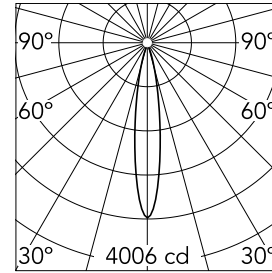

Spot 120 Dali Version

03.8055.40ADA - White

Accent lighting LED module.

Main specifications

Number of heads	1	Net lumen (lm)	505
Lamp category	LED	Mountings	Track
Power (W)	12W	Environment	Indoor dry location
CCT (K)	3000K		
CRI	90		

Optical

Lighting type	Direct
LED type	Power LED
Light distribution	Symmetric
Optical type	Medium
Beam angle (°)	17
Beam angle C90-270 (°)	17

Beam Angle:	17°		
	h(m)	E(lx)	D(m)
	1	4006	0.29
	2	1001	0.59
	3	445	0.88
	4	250	1.18
	5	160	1.47

Luminous flux luminaire
505 lm (EXTREME CUT OFF)

Electrical

Voltage (V)	48	Insulation class	III
Dimmable	Yes		
Driver	Remote excluded		
Driver type	Dimmable DALI 1		
Emergency	Without		

Physical

Color	White	Length (mm)	185
Orientation	Adjustable		
Weight (kg)	0.29		
Tilt (°)	90		
Rotation (°)	360		