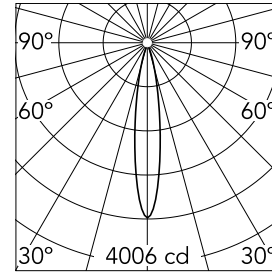

Spot 120 Dali Version

03.8055.05ADA - Polished Aluminium

Accent lighting LED module.

Main specifications

Number of heads	1	Net lumen (lm)	505
Lamp category	LED	Mountings	Track
Power (W)	12W	Environment	Indoor dry location
CCT (K)	3000K		
CRI	90		

Optical

Lighting type	Direct
LED type	Power LED
Light distribution	Symmetric
Optical type	Medium
Beam angle (°)	17
Beam angle C90-270 (°)	17

Beam Angle:	17°		
	h(m)	E(lx)	D(m)
1	4006	0.29	
2	1001	0.59	
3	445	0.88	
4	250	1.18	
5	160	1.47	

Luminous flux luminaire
505 lm (EXTREME CUT OFF)

Electrical

Voltage (V)	48	Insulation class	III
Dimmable	Yes		
Driver	Remote excluded		
Driver type	Dimmable DALI 1		
Emergency	Without		

Physical

Color	Polished Aluminium	Length (mm)	185
Orientation	Adjustable		
Weight (kg)	0.29		
Tilt (°)	90		
Rotation (°)	360		