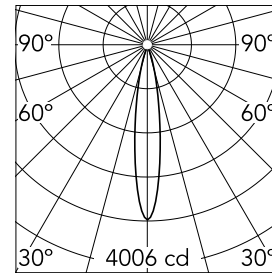

Spot 120 Dali Version

03.8055.05.DA - Polished Aluminium

Accent lighting LED module.

Main specifications

Number of heads	1	Net lumen (lm)	505
Lamp category	LED	Mountings	Track
Power (W)	12W	Environment	Indoor
CCT (K)	3000K		
CRI	90		

Optical

Lighting type	Direct
LED type	Power LED
Light distribution	Symmetric
Optical type	Medium
Beam angle (°)	17
Beam angle C90-270 (°)	17

Beam Angle: 17°

h(m)	E(lx)	D(m)
1	4006	0.29
2	1001	0.59
3	445	0.88
4	250	1.18
5	160	1.47

Luminous flux luminaire
505 lm

Electrical

Voltage (V)	48.00	Insulation class	III
Dimmable	Yes		
Driver	Remote		
Driver type	Electronic dimmable DALI		
Emergency	Without		

Physical

Color	Polished Aluminium	Length (mm)	185
Orientation	Adjustable		
Weight (kg)	0.29		
Tilt (°)	90		
Rotation (°)	360		