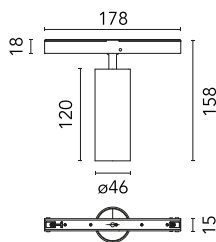

Spot 120 Dali Version

03.8055.05.DA - Polished Aluminium

Accent lighting LED module.

Main specifications

Number of heads	1	Net lumen (lm)	505
Lamp category	LED	Mountings	Track
Power (W)	12W	Environment	Indoor
CCT (K)	3000K		
CRI	90		

Optical

Lighting type	Direct
LED type	Power LED
Light distribution	Symmetric
Optical type	Medium
Beam angle (°)	17
Beam angle C90-270 (°)	17

Beam Angle: 17°

h(m)	E(lx)	D(m)
1	4006	0.29
2	1001	0.59
3	445	0.88
4	250	1.18
5	160	1.47

Luminous flux luminaire
505 lm

Electrical

Voltage (V)	48.00	Insulation class	III
Dimmable	Yes		
Driver	Remote		
Driver type	Electronic dimmable DALI		
Emergency	Without		

Physical

Color	Polished Aluminium	Length (mm)	185
Orientation	Adjustable		
Weight (kg)	0.29		
Tilt (°)	90		
Rotation (°)	360		