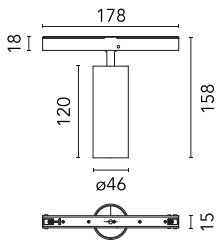

Electrical

Voltage (V)	48	Insulation class	III
Dimmable	Yes		
Driver	Remote excluded		
Driver type	Dimmable DALI		
Emergency	Without		

Physical

Color	White	Length (mm)	185
Orientation	Adjustable		
Weight (kg)	0.29		
Tilt (°)	90		
Rotation (°)	360		

Note

Accessories included (honeycomb and screening crosspiece). Only compatible with DALI profile version.