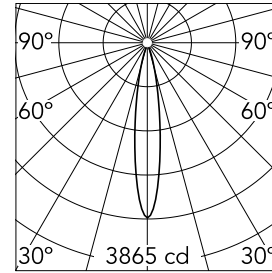

### Main specifications

<b>Number of heads</b>	1	<b>Net lumen (lm)</b>	487
<b>Lamp category</b>	LED	<b>Mountings</b>	Track
<b>Power (W)</b>	12W	<b>Environment</b>	Indoor dry location
<b>CCT (K)</b>	2700K		
<b>CRI</b>	90		

### Optical

<b>Lighting type</b>	Direct
<b>LED type</b>	Power LED
<b>Light distribution</b>	Symmetric
<b>Optical type</b>	Medium
<b>Beam angle (°)</b>	17
<b>Beam angle C90-270 (°)</b>	17

<b>Beam Angle:</b>	17°		
<b>h(m)</b>	<b>E(lx)</b>	<b>D(m)</b>	
1	3865	0.29	
2	966	0.59	
3	429	0.88	
4	242	1.18	
5	155	1.47	

Luminous flux luminaire  
487 lm (EXTREME CUT OFF)

### Physical

<b>Color</b>	White	<b>Length (mm)</b>	185
<b>Orientation</b>	Adjustable		
<b>Weight (kg)</b>	0.29		
<b>Tilt (°)</b>	90		
<b>Rotation (°)</b>	360		