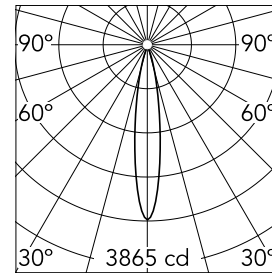

### Main specifications

<b>Number of heads</b>	1	<b>Net lumen (lm)</b>	487
<b>Lamp category</b>	LED	<b>Mountings</b>	Track
<b>Power (W)</b>	12W	<b>Environment</b>	Indoor dry location
<b>CCT (K)</b>	2700K		
<b>CRI</b>	90		

### Optical

<b>Lighting type</b>	Direct
<b>LED type</b>	Power LED
<b>Light distribution</b>	Symmetric
<b>Optical type</b>	Medium
<b>Beam angle (°)</b>	17
<b>Beam angle C90-270 (°)</b>	17

Beam Angle: 17°		
h(m)	E(lx)	D(m)
1	3865	0.29
2	966	0.59
3	429	0.88
4	242	1.18
5	155	1.47

Luminous flux luminaire  
487 lm (EXTREME CUT OFF)

### Physical

<b>Color</b>	Polished Aluminium	<b>Length (mm)</b>	185
<b>Orientation</b>	Adjustable		
<b>Weight (kg)</b>	0.29		
<b>Tilt (°)</b>	90		
<b>Rotation (°)</b>	360		