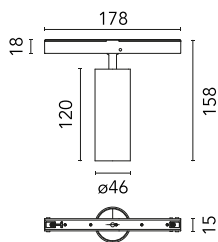

Electrical

Voltage (V)	48	Insulation class	III
Dimmable	Yes		
Driver	Remote excluded		
Driver type	Dimmable DALI		
Emergency	Without		

Physical

Color	Polished Aluminium	Length (mm)	185
Orientation	Adjustable		
Weight (kg)	0.29		
Tilt (°)	90		
Rotation (°)	360		

Note

Accessories included (honeycomb and screening crosspiece). Only compatible with DALI profile version.