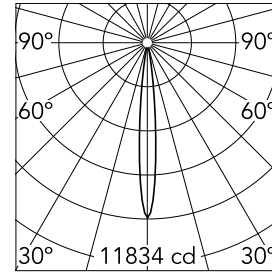

Spot 120 Dali Version

■ 03.8053.14ADA - Black

Accent lighting LED module.

Main specifications

Number of heads	1	Net lumen (lm)	558
Lamp category	LED	Mountings	Track
Power (W)	12W	Environment	Indoor dry location
CCT (K)	3000K		
CRI	90		

Optical

Lighting type	Direct
LED type	Power LED
Light distribution	Symmetric
Optical type	Spot
Beam angle (°)	11
Beam angle C90-270 (°)	11

Beam Angle:	11°		
h(m)	E(lx)	D(m)	
1	11834	0.19	
2	2958	0.37	
3	1315	0.56	
4	740	0.75	
5	473	0.93	

Luminous flux luminaire
558 lm (EXTREME CUT OFF)

Electrical

Voltage (V)	48	Insulation class	III
Dimmable	Yes		
Driver	Remote excluded		
Driver type	Dimmable DALI		
Emergency	Without		

Physical

Color	Black	Length (mm)	185
Orientation	Adjustable		
Weight (kg)	0.29		
Tilt (°)	90		
Rotation (°)	360		