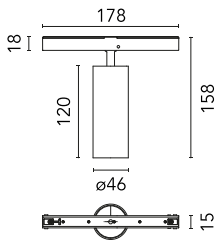

### Main specifications

<b>Number of heads</b>	1	<b>Net lumen (lm)</b>	558
<b>Lamp category</b>	LED	<b>Mountings</b>	Track
<b>Power (W)</b>	12W	<b>Environment</b>	Indoor dry location
<b>CCT (K)</b>	3000K		
<b>CRI</b>	90		

### Optical

<b>Lighting type</b>	Direct
<b>LED type</b>	Power LED
<b>Light distribution</b>	Symmetric
<b>Optical type</b>	Spot
<b>Beam angle (°)</b>	11
<b>Beam angle C90-270 (°)</b>	11

Beam Angle: 11°

	h(m)	E(lx)	D(m)
1	11834	0.19	
2	2958	0.37	
3	1315	0.56	
4	740	0.75	
5	473	0.93	

Luminous flux luminaire  
558 lm (EXTREME CUT OFF)

### Physical

<b>Color</b>	Polished Aluminium	<b>Length (mm)</b>	185
<b>Orientation</b>	Adjustable		
<b>Weight (kg)</b>	0.29		
<b>Tilt (°)</b>	90		
<b>Rotation (°)</b>	360		