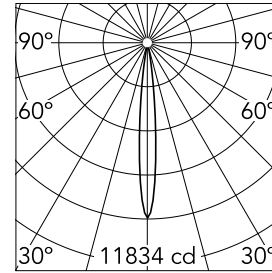

### Main specifications

<b>Number of heads</b>	1	<b>Net lumen (lm)</b>	558
<b>Lamp category</b>	LED	<b>Mountings</b>	Track
<b>Power (W)</b>	12W	<b>Environment</b>	Indoor dry location
<b>CCT (K)</b>	3000K		
<b>CRI</b>	90		

### Optical

<b>Lighting type</b>	Direct
<b>LED type</b>	Power LED
<b>Light distribution</b>	Symmetric
<b>Optical type</b>	Spot
<b>Beam angle (°)</b>	11
<b>Beam angle C90-270 (°)</b>	11

Beam Angle: 11°

	h(m)	E(lx)	D(m)
1	11834	0.19	
2	2958	0.37	
3	1315	0.56	
4	740	0.75	
5	473	0.93	

Luminous flux luminaire  
558 lm (EXTREME CUT OFF)

### Physical

<b>Color</b>	Polished Aluminium	<b>Length (mm)</b>	185
<b>Orientation</b>	Adjustable		
<b>Weight (kg)</b>	0.29		
<b>Tilt (°)</b>	90		
<b>Rotation (°)</b>	360		