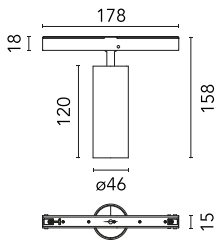

Spot 120 Dali Version

03.8052.40ADA - White

Accent lighting LED module.

Main specifications

Number of heads	1	Net lumen (lm)	539
Lamp category	LED	Mountings	Track
Power (W)	12W	Environment	Indoor dry location
CCT (K)	2700K		
CRI	90		

Optical

Lighting type	Direct
LED type	Power LED
Light distribution	Symmetric
Optical type	Spot
Beam angle (°)	11
Beam angle C90-270 (°)	11

Beam Angle: 11°

	h(m)	E(lx)	D(m)
1	11417	0.19	
2	2854	0.37	
3	1269	0.56	
4	714	0.75	
5	457	0.93	

Luminous flux luminaire
539 lm (EXTREME CUT OFF)

Electrical

Voltage (V)	48	Insulation class	III
Dimmable	Yes		
Driver	Remote excluded		
Driver type	Dimmable DALI		
Emergency	Without		

Physical

Color	White	Length (mm)	185
Orientation	Adjustable		
Weight (kg)	0.29		
Tilt (°)	90		
Rotation (°)	360		