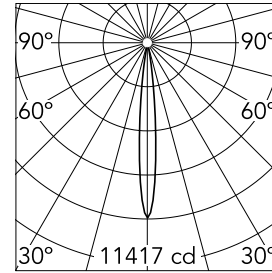

Spot 120 Dali Version

03.8052.40ADA - White

Accent lighting LED module.

Main specifications

Number of heads	1	Net lumen (lm)	539
Lamp category	LED	Mountings	Track
Power (W)	12W	Environment	Indoor dry location
CCT (K)	2700K		
CRI	90		

Optical

Lighting type	Direct
LED type	Power LED
Light distribution	Symmetric
Optical type	Spot
Beam angle (°)	11
Beam angle C90-270 (°)	11

Beam Angle: 11°

	h(m)	E(lx)	D(m)
1	11417	0.19	
2	2854	0.37	
3	1269	0.56	
4	714	0.75	
5	457	0.93	

Luminous flux luminaire
539 lm (EXTREME CUT OFF)

Electrical

Voltage (V)	48	Insulation class	III
Dimmable	Yes		
Driver	Remote excluded		
Driver type	Dimmable DALI		
Emergency	Without		

Physical

Color	White	Length (mm)	185
Orientation	Adjustable		
Weight (kg)	0.29		
Tilt (°)	90		
Rotation (°)	360		