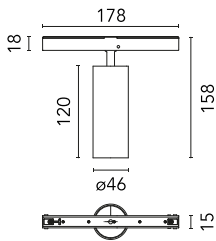

Spot 120 Dali Version

■ 03.8052.14ADA - Black

Accent lighting LED module.

Main specifications

Number of heads	1	Net lumen (lm)	539
Lamp category	LED	Mountings	Track
Power (W)	12W	Environment	Indoor dry location
CCT (K)	2700K		
CRI	90		

Optical

Lighting type	Direct
LED type	Power LED
Light distribution	Symmetric
Optical type	Spot
Beam angle (°)	11
Beam angle C90-270 (°)	11

Beam Angle: 11°

	h(m)	E(lx)	D(m)
1	11417	0.19	
2	2854	0.37	
3	1269	0.56	
4	714	0.75	
5	457	0.93	

Luminous flux luminaire
539 lm (EXTREME CUT OFF)

Electrical

Voltage (V)	48	Insulation class	III
Dimmable	Yes		
Driver	Remote excluded		
Driver type	Dimmable DALI		
Emergency	1		
	Without		

Physical

Color	Black	Length (mm)	185
Orientation	Adjustable		
Weight (kg)	0.29		
Tilt (°)	90		
Rotation (°)	360		