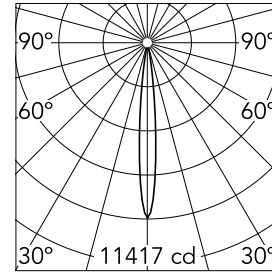

Spot 120 Dali Version

■ 03.8052.14ADA - Black

Accent lighting LED module.

Main specifications

Number of heads	1	Net lumen (lm)	539
Lamp category	LED	Mountings	Track
Power (W)	12W	Environment	Indoor dry location
CCT (K)	2700K		
CRI	90		

Optical

Lighting type	Direct
LED type	Power LED
Light distribution	Symmetric
Optical type	Spot
Beam angle (°)	11
Beam angle C90-270 (°)	11

Beam Angle: 11°

	h(m)	E(lx)	D(m)
1	11417	0.19	
2	2854	0.37	
3	1269	0.56	
4	714	0.75	
5	457	0.93	

Luminous flux luminaire
539 lm (EXTREME CUT OFF)

Electrical

Voltage (V)	48	Insulation class	III
Dimmable	Yes		
Driver	Remote excluded		
Driver type	Dimmable DALI		
Emergency	1		
	Without		

Physical

Color	Black	Length (mm)	185
Orientation	Adjustable		
Weight (kg)	0.29		
Tilt (°)	90		
Rotation (°)	360		