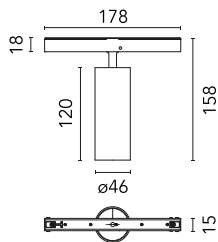

Spot 120 Dali Version

■ 03.8052.14.DA - Black

Accent lighting LED module.

Main specifications

Number of heads	1	Net lumen (lm)	539
Lamp category	LED	Mountings	Track
Power (W)	12W	Environment	Indoor
CCT (K)	2700K		
CRI	90		

Optical

Lighting type	Direct
LED type	Power LED
Light distribution	Symmetric
Optical type	Spot
Beam angle (°)	11
Beam angle C90-270 (°)	11

Beam Angle: 11°

	h(m)	E(lx)	D(m)
1	11417	0.19	
2	2854	0.37	
3	1269	0.56	
4	714	0.75	
5	457	0.93	

Luminous flux luminaire
539 lm

Electrical

Voltage (V)	48.00	Insulation class	III
Dimmable	Yes		
Driver	Remote		
Driver type	Electronic dimmable DALI		
Emergency	Without		

Physical

Color	Black	Length (mm)	185
Orientation	Adjustable		
Weight (kg)	0.29		
Tilt (°)	90		
Rotation (°)	360		