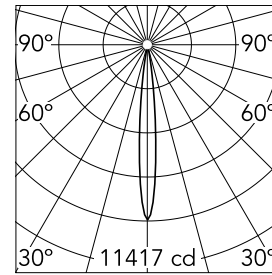

Spot 120 Dali Version

■ 03.8052.14.DA - Black

Accent lighting LED module.

Main specifications

Number of heads	1	Net lumen (lm)	539
Lamp category	LED	Mountings	Track
Power (W)	12W	Environment	Indoor
CCT (K)	2700K		
CRI	90		

Optical

Lighting type	Direct
LED type	Power LED
Light distribution	Symmetric
Optical type	Spot
Beam angle (°)	11
Beam angle C90-270 (°)	11

Beam Angle: 11°

	h(m)	E(lx)	D(m)
1	11417	0.19	
2	2854	0.37	
3	1269	0.56	
4	714	0.75	
5	457	0.93	

Luminous flux luminaire
539 lm

Electrical

Voltage (V)	48.00	Insulation class	III
Dimmable	Yes		
Driver	Remote		
Driver type	Electronic dimmable DALI		
Emergency	Without		

Physical

Color	Black	Length (mm)	185
Orientation	Adjustable		
Weight (kg)	0.29		
Tilt (°)	90		
Rotation (°)	360		