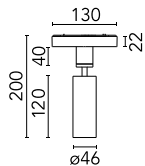

Spot 120 Dali Version

03.6286.40.DA - White

Accent lighting LED module to be installed in The Running Magnet System. Built-in DC/DC electronic voltage converter.

Main specifications

Number of heads	1	Net lumen (lm)	430
Lamp category	LED	Mountings	Track
Power (W)	14W	Environment	Indoor
CCT (K)	2700K		
CRI	90		

Optical

Lighting type	Direct
LED type	Power LED
Light distribution	Symmetric
Optical type	Medium
Beam angle (°)	33
Beam angle C90-270 (°)	33

Beam Angle:	33°	
h(m)	E(lx)	D(m)
1	1345	0.59
2	336	1.17
3	149	1.76
4	84	2.34
5	54	2.93

Luminous flux luminaire
430 lm

Electrical

Voltage (V)	24.00	Insulation class	III
Dimmable	Yes		
Driver	Remote		
Driver type	Electronic		
Emergency	Without		

Physical

Color	White	Spot diameter (mm)	46
Orientation	Adjustable	Length (mm)	46
Weight (kg)	0.35		
Tilt (°)	90		
Rotation (°)	360		