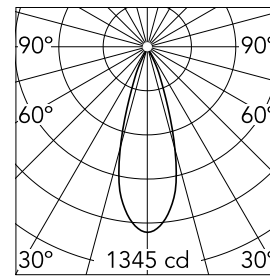

Spot 120 Dali Version

03.6286.40.DA - White

Accent lighting LED module to be installed in The Running Magnet System. Built-in DC/DC electronic voltage converter.

Main specifications

Number of heads	1	Net lumen (lm)	430
Lamp category	LED	Mountings	Track
Power (W)	14W	Environment	Indoor
CCT (K)	2700K		
CRI	90		

Optical

Lighting type	Direct
LED type	Power LED
Light distribution	Symmetric
Optical type	Medium
Beam angle (°)	33
Beam angle C90-270 (°)	33

Beam Angle:	33°	
h(m)	E(lx)	D(m)
1	1345	0.59
2	336	1.17
3	149	1.76
4	84	2.34
5	54	2.93

Luminous flux luminaire
430 lm

Electrical

Voltage (V)	24.00	Insulation class	III
Dimmable	Yes		
Driver	Remote		
Driver type	Electronic		
Emergency	Without		

Physical

Color	White	Spot diameter (mm)	46
Orientation	Adjustable	Length (mm)	46
Weight (kg)	0.35		
Tilt (°)	90		
Rotation (°)	360		