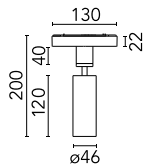

Spot 120 Dali Version

03.6284.40.DA - White

Accent lighting LED module to be installed in The Running Magnet System. Built-in DC/DC electronic voltage converter.

Main specifications

Number of heads	1	Net lumen (lm)	731
Lamp category	LED	Mountings	Track
Power (W)	14W	Environment	Indoor
CCT (K)	3000K		
CRI	90		

Optical

Lighting type	Direct
LED type	Power LED
Light distribution	Symmetric
Optical type	Spot
Beam angle (°)	25
Beam angle C90-270 (°)	25

Beam Angle: 25°

h(m)	E(lx)	D(m)
1	3441	0.45
2	860	0.89
3	382	1.34
4	215	1.78
5	138	2.23

Luminous flux luminaire
731 lm

Electrical

Voltage (V)	24.00	Insulation class	III
Dimmable	Yes		
Driver	Remote		
Driver type	Electronic		
Emergency	Without		

Physical

Color	White	Spot diameter (mm)	46
Orientation	Adjustable	Length (mm)	46
Weight (kg)	0.35		
Tilt (°)	90		
Rotation (°)	360		

Note

Maximum 11 spots for a single driver. Accessories included (honeycomb and screening crosspiece). For wireless lighting control, choose integrated Casambi versions.