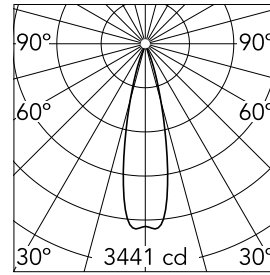

### Main specifications

Number of heads	1	Net lumen (lm)	731
Lamp category	LED	Mountings	Track
Power (W)	14W	Environment	Indoor
CCT (K)	3000K		
CRI	90		

### Optical

Lighting type	Direct
LED type	Power LED
Light distribution	Symmetric
Optical type	Spot
Beam angle (°)	25
Beam angle C90-270 (°)	25

Beam Angle: 25°

h(m)	E(lx)	D(m)
1	3441	0.45
2	860	0.89
3	382	1.34
4	215	1.78
5	138	2.23

### Physical

Color	White	Spot diameter (mm)	46
Orientation	Adjustable	Length (mm)	46
Weight (kg)	0.35		
Tilt (°)	90		
Rotation (°)	360		