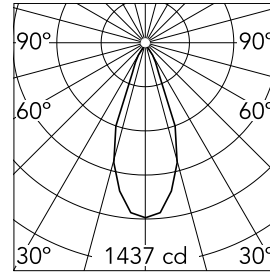

Spot 120 Casambi integrated

■ 03.8157.14.CB - Black

Accent lighting LED module.

Main specifications

Number of heads	1	Net lumen (lm)	629
Lamp category	LED	Mountings	Track
Power (W)	12.5W	Environment	Indoor
CCT (K)	3000K		
CRI	90		

Optical

Lighting type	Direct
LED type	LED array
Light distribution	Symmetric
Optical type	Flood
Beam angle (°)	40
Beam angle C90-270 (°)	40

Beam Angle:	40°		
h(m)	E(lx)	D(m)	
1	1437	0.73	
2	359	1.45	
3	160	2.18	
4	90	2.91	
5	57	3.64	

Luminous flux luminaire
629 lm

Electrical

Voltage (V)	48.00	Insulation class	III
Dimmable	Yes		
Driver	Remote		
Driver type	Electronic dimmable CASAMBI		
Emergency	Without		

Physical

Color	Black	Length (mm)	185
Orientation	Adjustable		
Weight (kg)	0.29		
Tilt (°)	90		
Rotation (°)	360		