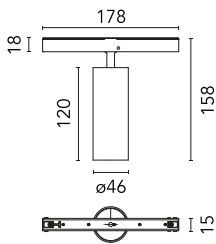

Spot 120 Casambi integrated

■ 03.8157.14.CB - Black

Accent lighting LED module.

Main specifications

Number of heads	1	Net lumen (lm)	629
Lamp category	LED	Mountings	Track
Power (W)	12.5W	Environment	Indoor
CCT (K)	3000K		
CRI	90		

Optical

Lighting type	Direct
LED type	LED array
Light distribution	Symmetric
Optical type	Flood
Beam angle (°)	40
Beam angle C90-270 (°)	40

Beam Angle:	40°		
h(m)	E(lx)	D(m)	
1	1437	0.73	
2	359	1.45	
3	160	2.18	
4	90	2.91	
5	57	3.64	

Luminous flux luminaire
629 lm

Electrical

Voltage (V)	48.00	Insulation class	III
Dimmable	Yes		
Driver	Remote		
Driver type	Electronic dimmable CASAMBI		
Emergency	Without		

Physical

Color	Black	Length (mm)	185
Orientation	Adjustable		
Weight (kg)	0.29		
Tilt (°)	90		
Rotation (°)	360		