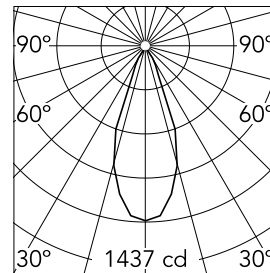

Optical

Lighting type	Direct
LED type	LED array
Light distribution	Symmetric
Optical type	Flood
Beam angle (°)	40
Beam angle C90-270 (°)	40
UGRL	17
Efficiency (lm/W)	50.32

Beam Angle: 40°

Luminous flux luminaire
629 lm