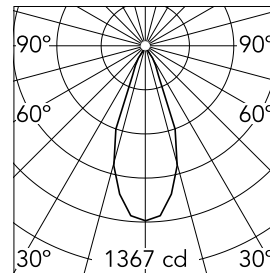

### Main specifications

Number of heads	1	Net lumen (lm)	599
Lamp category	LED	Mountings	Track
Power (W)	12.5W	Environment	Indoor dry location
CCT (K)	2700K		
CRI	90		

### Optical

Lighting type	Direct
LED type	LED array
Light distribution	Symmetric
Optical type	Flood
Beam angle (°)	40
Beam angle C90-270 (°)	40

Beam Angle: 40°

h(m) E(lx) D(m)

1 1367 0.73

2 342 1.45

3 152 2.18

### Physical

Color	Polished Aluminium	Length (mm)	185
Orientation	Adjustable		
Weight (kg)	0.29		
Tilt (°)	90		
Rotation (°)	360		