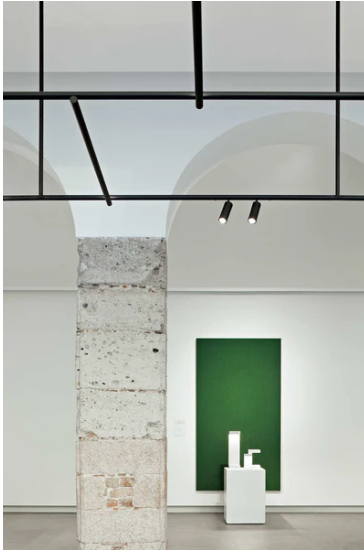

Electrical

Voltage (V)	48.00	Insulation class	III
Dimmable	Yes		
Driver	Remote excluded		
Driver type	Dimmable		
	Casambi		
Emergency	Without		

Physical

Color	Polished Aluminium	Length (mm)	185
Orientation	Adjustable		
Weight (kg)	0.29		
Tilt (°)	90		
Rotation (°)	360		

Note

Accessories included (honeycomb and screening crosspiece). The control system with the Casambi version of light fixtures is directly and individually regulated wirelessly using the application FLOS Control® by Casambi.