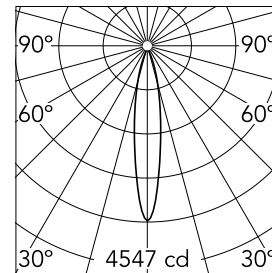

### Main specifications

Number of heads	1	CRI	90
Lamp category	LED	Net lumen (lm)	654
Power (W)	12.5W	Mountings	Track
System power (W)	12.5	Environment	Indoor dry location
CCT (K)	2700K		

### Optical

Lighting type	Direct
LED type	LED array
Light distribution	Symmetric
Optical type	Medium
Beam angle (°)	17
Beam angle C90-270 (°)	17
UGRL	6
Efficiency (lm/W)	52.32

Beam Angle: 17°

h(m)	E(lx)	D(m)
1	4547	0.31
2	1137	0.61
3	505	0.92
4	284	1.23
5	182	1.53

### Physical

Color	Polished Aluminium	Spot diameter (mm)	46
Orientation	Adjustable	Length (mm)	178
Weight (kg)	0.29	Lifespan (L70 B10)	L80B50
Tilt (°)	90		
Rotation (°)	360		