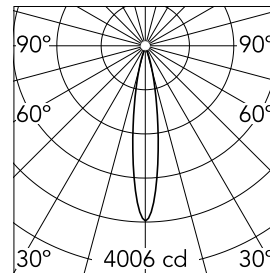

Spot 120 Casambi integrated

New

03.8055.40ACB - White

Accent lighting LED module.

Main specifications

Number of heads	1	Net lumen (lm)	505
Lamp category	LED	Mountings	Track
Power (W)	12W	Environment	Indoor dry location
CCT (K)	3000K		
CRI	90		

Optical

Lighting type	Direct
LED type	Power LED
Light distribution	Symmetric
Optical type	Medium
Beam angle (°)	17
Beam angle C90-270 (°)	17

Beam Angle: 17°

h(m)	E(lx)	D(m)
1	4006	0.29
2	1001	0.59
3	445	0.88
4	250	1.18
5	160	1.47

Luminous flux luminaire
505 lm (EXTREME CUT OFF)

Electrical

Voltage (V)	48	Insulation class	III
Dimmable	Yes		
Driver	Remote excluded		
Driver type	Dimmable Casambi		
Emergency	Without		

Physical

Color	White	Length (mm)	185
Orientation	Adjustable		
Weight (kg)	0.29		
Tilt (°)	90		
Rotation (°)	360		