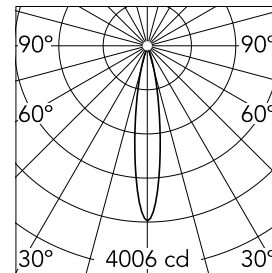

Spot 120 Casambi integrated

New

03.8055.40.CB - White

Accent lighting LED module.

Main specifications

Number of heads	1	Net lumen (lm)	505
Lamp category	LED	Mountings	Track
Power (W)	12W	Environment	Indoor
CCT (K)	3000K		
CRI	90		

Optical

Lighting type	Direct
LED type	Power LED
Light distribution	Symmetric
Optical type	Medium
Beam angle (°)	17
Beam angle C90-270 (°)	17

Beam Angle: 17°

h(m)	E(lx)	D(m)
1	4006	0.29
2	1001	0.59
3	445	0.88
4	250	1.18
5	160	1.47

Luminous flux luminaire
505 lm

Electrical

Voltage (V)	48.00	Insulation class	III
Dimmable	Yes		
Driver	Remote		
Driver type	Electronic dimmable CASAMBI		
Emergency	Without		

Physical

Color	White	Length (mm)	185
Orientation	Adjustable		
Weight (kg)	0.29		
Tilt (°)	90		
Rotation (°)	360		