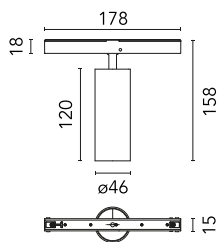

Spot 120 Casambi integrated

New

03.8055.40.CB - White

Accent lighting LED module.

Main specifications

Number of heads	1	Net lumen (lm)	505
Lamp category	LED	Mountings	Track
Power (W)	12W	Environment	Indoor
CCT (K)	3000K		
CRI	90		

Optical

Lighting type	Direct
LED type	Power LED
Light distribution	Symmetric
Optical type	Medium
Beam angle (°)	17
Beam angle C90-270 (°)	17

Beam Angle: 17°

h(m)	E(lx)	D(m)
1	4006	0.29
2	1001	0.59
3	445	0.88
4	250	1.18
5	160	1.47

Luminous flux luminaire
505 lm

Electrical

Voltage (V)	48.00	Insulation class	III
Dimmable	Yes		
Driver	Remote		
Driver type	Electronic dimmable CASAMBI		
Emergency	Without		

Physical

Color	White	Length (mm)	185
Orientation	Adjustable		
Weight (kg)	0.29		
Tilt (°)	90		
Rotation (°)	360		