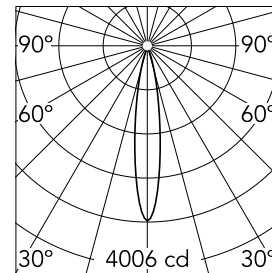

### Main specifications

Number of heads	1	Net lumen (lm)	505
Lamp category	LED	Mountings	Track
Power (W)	12W	Environment	Indoor dry location
CCT (K)	3000K		
CRI	90		

### Optical

Lighting type	Direct
LED type	Power LED
Light distribution	Symmetric
Optical type	Medium
Beam angle (°)	17
Beam angle C90-270 (°)	17

Beam Angle: 17°

h(m)	E(lx)	D(m)
1	4006	0.29
2	1001	0.59
3	445	0.88
4	250	1.18
5	160	1.47

Luminous flux luminaire  
505 lm (EXTREME CUT OFF)

### Physical

Color	Black	Length (mm)	185
Orientation	Adjustable		
Weight (kg)	0.29		
Tilt (°)	90		
Rotation (°)	360		