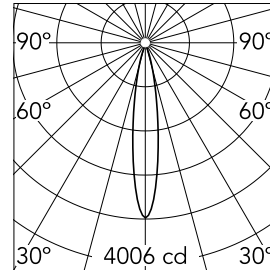

Spot 120 Casambi integrated

New

03.8055.05ACB - Polished Aluminium

Accent lighting LED module.

Main specifications

Number of heads	1	Net lumen (lm)	505
Lamp category	LED	Mountings	Track
Power (W)	12W	Environment	Indoor dry location
CCT (K)	3000K		
CRI	90		

Optical

Lighting type	Direct
LED type	Power LED
Light distribution	Symmetric
Optical type	Medium
Beam angle (°)	17
Beam angle C90-270 (°)	17

Beam Angle: 17°

h(m)	E(lx)	D(m)
1	4006	0.29
2	1001	0.59
3	445	0.88
4	250	1.18
5	160	1.47

Luminous flux luminaire
505 lm (EXTREME CUT OFF)

Electrical

Voltage (V)	48	Insulation class	III
Dimmable	Yes		
Driver	Remote excluded		
Driver type	Dimmable Casambi		
Emergency	Without		

Physical

Color	Polished Aluminium	Length (mm)	185
Orientation	Adjustable		
Weight (kg)	0.29		
Tilt (°)	90		
Rotation (°)	360		