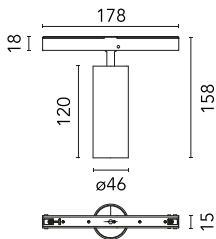

Spot 120 Casambi integrated

New

03.8054.40ACB - White

Accent lighting LED module.

Main specifications

Number of heads	1	Net lumen (lm)	487
Lamp category	LED	Mountings	Track
Power (W)	12W	Environment	Indoor dry location
CCT (K)	2700K		
CRI	90		

Optical

Lighting type	Direct
LED type	Power LED
Light distribution	Symmetric
Optical type	Medium
Beam angle (°)	17
Beam angle C90-270 (°)	17

Beam Angle: 17°

h(m)	E(lx)	D(m)
1	3865	0.29
2	966	0.59
3	429	0.88
4	242	1.18
5	155	1.47

Luminous flux luminaire
487 lm (EXTREME CUT OFF)

Electrical

Voltage (V)	48	Insulation class	III
Dimmable	Yes		
Driver	Remote excluded		
Driver type	Dimmable		
	Casambi		
Emergency	Without		

Physical

Color	White	Length (mm)	185
Orientation	Adjustable		
Weight (kg)	0.29		
Tilt (°)	90		
Rotation (°)	360		