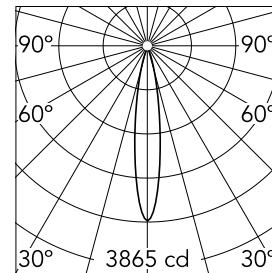

Spot 120 Casambi integrated

New

03.8054.40ACB - White

Accent lighting LED module.

Main specifications

Number of heads	1	Net lumen (lm)	487
Lamp category	LED	Mountings	Track
Power (W)	12W	Environment	Indoor dry location
CCT (K)	2700K		
CRI	90		

Optical

Lighting type	Direct
LED type	Power LED
Light distribution	Symmetric
Optical type	Medium
Beam angle (°)	17
Beam angle C90-270 (°)	17

Beam Angle: 17°

h(m)	E(lx)	D(m)
1	3865	0.29
2	966	0.59
3	429	0.88
4	242	1.18
5	155	1.47

Luminous flux luminaire
487 lm (EXTREME CUT OFF)

Electrical

Voltage (V)	48	Insulation class	III
Dimmable	Yes		
Driver	Remote excluded		
Driver type	Dimmable		
	Casambi		
Emergency	Without		

Physical

Color	White	Length (mm)	185
Orientation	Adjustable		
Weight (kg)	0.29		
Tilt (°)	90		
Rotation (°)	360		