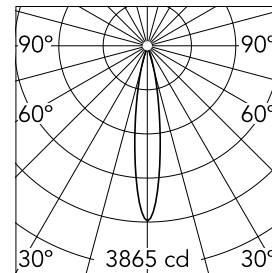

Spot 120 Casambi integrated

New

03.8054.40.CB - White

Accent lighting LED module.

Main specifications

Number of heads	1	Net lumen (lm)	487
Lamp category	LED	Mountings	Track
Power (W)	12W	Environment	Indoor
CCT (K)	2700K		
CRI	90		

Optical

Lighting type	Direct
LED type	Power LED
Light distribution	Symmetric
Optical type	Medium
Beam angle (°)	17
Beam angle C90-270 (°)	17

Beam Angle: 17°

h(m)	E(lx)	D(m)
1	3865	0.29
2	966	0.59
3	429	0.88
4	242	1.18
5	155	1.47

Luminous flux luminaire
487 lm

Electrical

Voltage (V)	48.00	Insulation class	III
Dimmable	Yes		
Driver	Remote		
Driver type	Electronic dimmable CASAMBI		
Emergency	Without		

Physical

Color	White	Length (mm)	185
Orientation	Adjustable		
Weight (kg)	0.29		
Tilt (°)	90		
Rotation (°)	360		