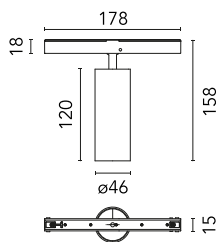

Spot 120 Casambi integrated

New

03.8054.40.CB - White

Accent lighting LED module.

Main specifications

Number of heads	1	Net lumen (lm)	487
Lamp category	LED	Mountings	Track
Power (W)	12W	Environment	Indoor
CCT (K)	2700K		
CRI	90		

Optical

Lighting type	Direct
LED type	Power LED
Light distribution	Symmetric
Optical type	Medium
Beam angle (°)	17
Beam angle C90-270 (°)	17

Beam Angle: 17°

h(m)	E(lx)	D(m)
1	3865	0.29
2	966	0.59
3	429	0.88
4	242	1.18
5	155	1.47

Luminous flux luminaire
487 lm

Electrical

Voltage (V)	48.00	Insulation class	III
Dimmable	Yes		
Driver	Remote		
Driver type	Electronic dimmable CASAMBI		
Emergency	Without		

Physical

Color	White	Length (mm)	185
Orientation	Adjustable		
Weight (kg)	0.29		
Tilt (°)	90		
Rotation (°)	360		