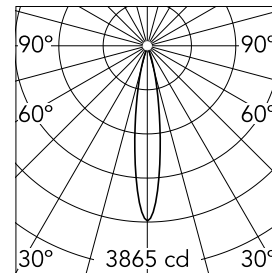

Spot 120 Casambi integrated

New

03.8054.14ACB - Black

Accent lighting LED module.

Main specifications

Number of heads	1	Net lumen (lm)	487
Lamp category	LED	Mountings	Track
Power (W)	12W	Environment	Indoor dry location
CCT (K)	2700K		
CRI	90		

Optical

Lighting type	Direct
LED type	Power LED
Light distribution	Symmetric
Optical type	Medium
Beam angle (°)	17
Beam angle C90-270 (°)	17

Beam Angle: 17°

h(m)	E(lx)	D(m)
1	3865	0.29
2	966	0.59
3	429	0.88
4	242	1.18
5	155	1.47

Luminous flux luminaire
487 lm (EXTREME CUT OFF)

Electrical

Voltage (V)	48	Insulation class	III
Dimmable	Yes		
Driver	Remote excluded		
Driver type	Dimmable Casambi		
Emergency	Without		

Physical

Color	Black	Length (mm)	185
Orientation	Adjustable		
Weight (kg)	0.29		
Tilt (°)	90		
Rotation (°)	360		