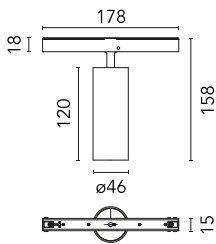

Electrical

Voltage (V)	48.00	Insulation class	III
Dimmable	Yes		
Driver	Remote		
Driver type	Electronic dimmable CASAMBI		
Emergency	Without		

Physical

Color	White	Length (mm)	185
Orientation	Adjustable		
Weight (kg)	0.29		
Tilt (°)	90		
Rotation (°)	360		

Certification / Marking

Note

Accessories included (honeycomb and screening crosspiece). The control system with the Casambi version of light fixtures is directly and individually regulated wirelessly using the application FLOS Control® by Casambi.