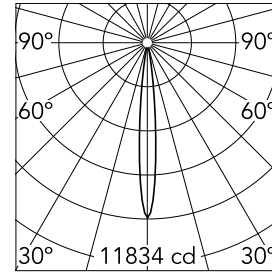

### Main specifications

Number of heads	1	Net lumen (lm)	558
Lamp category	LED	Mountings	Track
Power (W)	12W	Environment	Indoor
CCT (K)	3000K		
CRI	90		

### Optical

Lighting type	Direct
LED type	Power LED
Light distribution	Symmetric
Optical type	Spot
Beam angle (°)	11
Beam angle C90-270 (°)	11

Beam Angle: 11°

	h(m)	E(lx)	D(m)
1	11834	0.19	
2	2958	0.37	
3	1315	0.56	
4	740	0.75	
5	473	0.93	

Luminous flux luminaire  
558 lm

### Physical

Color	White	Length (mm)	185
Orientation	Adjustable		
Weight (kg)	0.29		
Tilt (°)	90		
Rotation (°)	360		