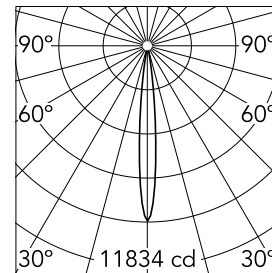

Spot 120 Casambi integrated

New

03.8053.14ACB - Black

Accent lighting LED module.

Main specifications

Number of heads	1	Net lumen (lm)	558
Lamp category	LED	Mountings	Track
Power (W)	12W	Environment	Indoor dry location
CCT (K)	3000K		
CRI	90		

Optical

Lighting type	Direct
LED type	Power LED
Light distribution	Symmetric
Optical type	Spot
Beam angle (°)	11
Beam angle C90-270 (°)	11

Beam Angle: 11°

h(m) E(lx) D(m)

1	11834	0.19
2	2958	0.37
3	1315	0.56
4	740	0.75
5	473	0.93

Luminous flux luminaire
558 lm (EXTREME CUT OFF)

Electrical

Voltage (V)	48	Insulation class	III
Dimmable	Yes		
Driver	Remote excluded		
Driver type	Dimmable Casambi		
Emergency	Without		

Physical

Color	Black	Length (mm)	185
Orientation	Adjustable		
Weight (kg)	0.29		
Tilt (°)	90		
Rotation (°)	360		