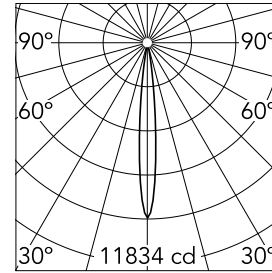

Spot 120 Casambi integrated

03.8053.05.CB - Polished Aluminium

Accent lighting LED module.

Main specifications

Number of heads	1	Net lumen (lm)	558
Lamp category	LED	Mountings	Track
Power (W)	12W	Environment	Indoor
CCT (K)	3000K		
CRI	90		

Optical

Lighting type	Direct
LED type	Power LED
Light distribution	Symmetric
Optical type	Spot
Beam angle (°)	11
Beam angle C90-270 (°)	11

Beam Angle: 11°

h(m)	E(lx)	D(m)
1	11834	0.19
2	2958	0.37
3	1315	0.56
4	740	0.75
5	473	0.93

Luminous flux luminaire
558 lm

Electrical

Voltage (V)	48.00	Insulation class	III
Dimmable	Yes		
Driver	Remote		
Driver type	Electronic dimmable CASAMBI		
Emergency	Without		

Physical

Color	Polished Aluminium	Length (mm)	185
Orientation	Adjustable		
Weight (kg)	0.29		
Tilt (°)	90		
Rotation (°)	360		