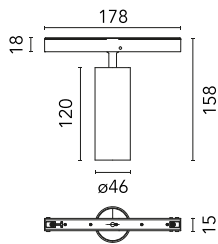

Spot 120 Casambi integrated

03.8053.05.CB - Polished Aluminium

Accent lighting LED module.

Main specifications

Number of heads	1	Net lumen (lm)	558
Lamp category	LED	Mountings	Track
Power (W)	12W	Environment	Indoor
CCT (K)	3000K		
CRI	90		

Optical

Lighting type	Direct
LED type	Power LED
Light distribution	Symmetric
Optical type	Spot
Beam angle (°)	11
Beam angle C90-270 (°)	11

Beam Angle: 11°

h(m)	E(lx)	D(m)
1	11834	0.19
2	2958	0.37
3	1315	0.56
4	740	0.75
5	473	0.93

Luminous flux luminaire
558 lm

Electrical

Voltage (V)	48.00	Insulation class	III
Dimmable	Yes		
Driver	Remote		
Driver type	Electronic dimmable CASAMBI		
Emergency	Without		

Physical

Color	Polished Aluminium	Length (mm)	185
Orientation	Adjustable		
Weight (kg)	0.29		
Tilt (°)	90		
Rotation (°)	360		