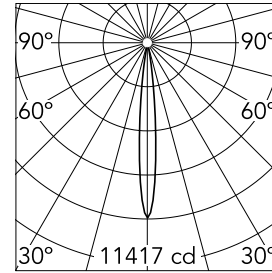

Spot 120 Casambi integrated

03.8052.40.CB - White

Accent lighting LED module.

Main specifications

Number of heads	1	Net lumen (lm)	539
Lamp category	LED	Mountings	Track
Power (W)	12W	Environment	Indoor
CCT (K)	2700K		
CRI	90		

Optical

Lighting type	Direct
LED type	Power LED
Light distribution	Symmetric
Optical type	Spot
Beam angle (°)	11
Beam angle C90-270 (°)	11

Beam Angle: 11°

	h(m)	E(lx)	D(m)
1	11417	0.19	
2	2854	0.37	
3	1269	0.56	
4	714	0.75	
5	457	0.93	

Luminous flux luminaire
539 lm

Electrical

Voltage (V)	48.00	Insulation class	III
Dimmable	Yes		
Driver	Remote		
Driver type	Electronic dimmable CASAMBI		
Emergency	Without		

Physical

Color	White	Length (mm)	185
Orientation	Adjustable		
Weight (kg)	0.29		
Tilt (°)	90		
Rotation (°)	360		