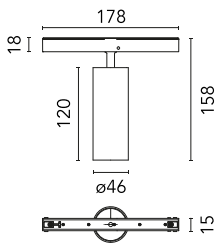

Spot 120 Casambi integrated

03.8052.40.CB - White

Accent lighting LED module.

Main specifications

Number of heads	1	Net lumen (lm)	539
Lamp category	LED	Mountings	Track
Power (W)	12W	Environment	Indoor
CCT (K)	2700K		
CRI	90		

Optical

Lighting type	Direct
LED type	Power LED
Light distribution	Symmetric
Optical type	Spot
Beam angle (°)	11
Beam angle C90-270 (°)	11

Beam Angle: 11°

	h(m)	E(lx)	D(m)
1	11417	0.19	
2	2854	0.37	
3	1269	0.56	
4	714	0.75	
5	457	0.93	

Luminous flux luminaire
539 lm

Electrical

Voltage (V)	48.00	Insulation class	III
Dimmable	Yes		
Driver	Remote		
Driver type	Electronic dimmable CASAMBI		
Emergency	Without		

Physical

Color	White	Length (mm)	185
Orientation	Adjustable		
Weight (kg)	0.29		
Tilt (°)	90		
Rotation (°)	360		