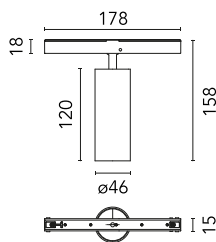

Spot 120 Casambi integrated

New

03.8052.14.CB - Black

Accent lighting LED module.

Main specifications

Number of heads	1	Net lumen (lm)	539
Lamp category	LED	Mountings	Track
Power (W)	12W	Environment	Indoor
CCT (K)	2700K		
CRI	90		

Optical

Lighting type	Direct
LED type	Power LED
Light distribution	Symmetric
Optical type	Spot
Beam angle (°)	11
Beam angle C90-270 (°)	11

Beam Angle: 11°

h(m) E(lx) D(m)

1	11417	0.19
2	2854	0.37
3	1269	0.56
4	714	0.75
5	457	0.93

Luminous flux luminaire
539 lm

Electrical

Voltage (V)	48.00	Insulation class	III
Dimmable	Yes		
Driver	Remote		
Driver type	Electronic dimmable CASAMBI		
Emergency	Without		

Physical

Color	Black	Length (mm)	185
Orientation	Adjustable		
Weight (kg)	0.29		
Tilt (°)	90		
Rotation (°)	360		