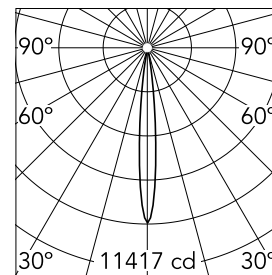

Spot 120 Casambi integrated

New

03.8052.14.CB - Black

Accent lighting LED module.

Main specifications

Number of heads	1	Net lumen (lm)	539
Lamp category	LED	Mountings	Track
Power (W)	12W	Environment	Indoor
CCT (K)	2700K		
CRI	90		

Optical

Lighting type	Direct
LED type	Power LED
Light distribution	Symmetric
Optical type	Spot
Beam angle (°)	11
Beam angle C90-270 (°)	11

Beam Angle: 11°

h(m) E(lx) D(m)

1	11417	0.19
2	2854	0.37
3	1269	0.56
4	714	0.75
5	457	0.93

Luminous flux luminaire
539 lm

Electrical

Voltage (V)	48.00	Insulation class	III
Dimmable	Yes		
Driver	Remote		
Driver type	Electronic dimmable CASAMBI		
Emergency	Without		

Physical

Color	Black	Length (mm)	185
Orientation	Adjustable		
Weight (kg)	0.29		
Tilt (°)	90		
Rotation (°)	360		