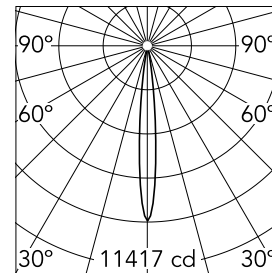

Spot 120 Casambi integrated

New

03.8052.05ACB - Polished Aluminium

Accent lighting LED module.

Main specifications

Number of heads	1	CRI	90
Lamp category	LED	Net lumen (lm)	539
Power (W)	12W	Mountings	Track
System power (W)	12	Environment	Indoor dry location
CCT (K)	2700K		

Optical

Lighting type	Direct
LED type	Power LED
Light distribution	Symmetric
Optical type	Spot
Beam angle (°)	11
Beam angle C90-270 (°)	11
UGRL	3
Efficiency (lm/W)	44.92

Beam Angle:	11°		
	h(m)	E(lx)	D(m)
1	11417	0.19	
2	2854	0.37	
3	1269	0.56	
4	714	0.75	
5	457	0.93	

Color	Polished Aluminium	Spot diameter (mm)	46
Orientation	Adjustable	Length (mm)	178
Weight (kg)	0.29	Lifespan (L70 B10)	L80B50
Tilt (°)	90		
Rotation (°)	360		

Note

Accessories not suitable for chrome finishes. The control system with the Casambi version of light fixtures is directly and individually regulated wirelessly using the application FLOS Control® by Casambi.