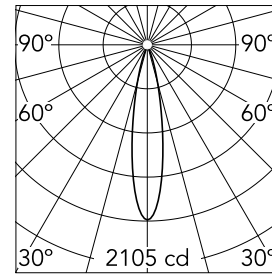

### Main specifications

Number of heads	1	Net lumen (lm)	356
Lamp category	LED	Mountings	Track
Power (W)	6W	Environment	Indoor dry location
CCT (K)	5000K		
CRI	90		

### Optical

Lighting type	Direct
LED type	Power LED
Light distribution	Symmetric
Optical type	Medium
Beam angle (°)	20
Beam angle C90-270 (°)	20

Beam Angle:	20°		
	h(m)	E(lx)	D(m)
1	2105	0.35	
2	526	0.71	
3	234	1.06	
4	132	1.41	
5	84	1.77	

Luminous flux luminaire  
356 lm

### Physical

Color	White	Spot diameter (mm)	35
Orientation	Adjustable	Length (mm)	41
Weight (kg)	0.07		
Tilt (°)	90		
Rotation (°)	267		