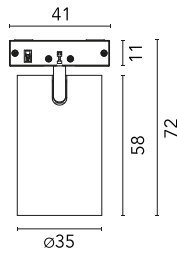

Electrical

Dimmable	Yes
Driver	Remote excluded
Driver type	Electronic 12V, Dimmable Casambi, Dimmable 1-10V, Dimmable DALI 1
Emergency	Without
Insulation class	III

Physical

Color	White	Spot diameter (mm)	35
Orientation	Adjustable	Length (mm)	41
Weight (kg)	0.07		
Tilt (°)	90		
Rotation (°)	267