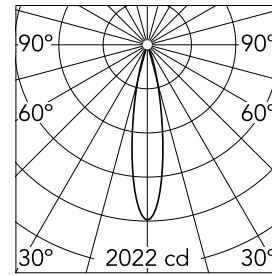

Spot

New

03.2237.40A - White

Accent lighting LED module to be installed in The Running Magnet System. Built-in DC/DC electronic voltage converter.

Main specifications

Number of heads	1	Net lumen (lm)	342
Lamp category	LED	Mountings	Track
Power (W)	6W	Environment	Indoor dry location
CCT (K)	4000K		
CRI	90		

Optical

Lighting type	Direct
LED type	Power LED
Light distribution	Symmetric
Optical type	Medium
Beam angle (°)	20
Beam angle C90-270 (°)	20

Beam Angle:	20°		
	h(m)	E(lx)	D(m)
1	2022	0.35	
2	505	0.71	
3	225	1.06	
4	126	1.41	
5	81	1.77	

Color	White	Spot diameter (mm)	35
Orientation	Adjustable	Length (mm)	41
Weight (kg)	0.07		
Tilt (°)	90		
Rotation (°)	267		

Spot

Honeycomb
08.0191.14