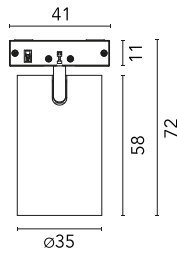

Electrical

Dimmable	Yes
Driver	Remote excluded
Driver type	Electronic 12V, Dimmable, Casambi, Dimmable 1-10V, Dimmable DALI 1
Emergency	Without
Insulation class	III

Physical

Color	White	Spot diameter (mm)	35
Orientation	Adjustable	Length (mm)	41
Weight (kg)	0.07		
Tilt (°)	90		
Rotation (°)	267