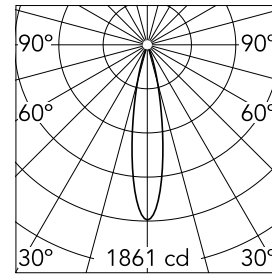

Spot

New

03.2235.40A - White

Accent lighting LED module to be installed in The Running Magnet System. Built-in DC/DC electronic voltage converter.

Main specifications

Number of heads	1	Net lumen (lm)	315
Lamp category	LED	Mountings	Track
Power (W)	6W	Environment	Indoor dry location
CCT (K)	2700K		
CRI	90		

Optical

Lighting type	Direct
LED type	Power LED
Light distribution	Symmetric
Optical type	Medium
Beam angle (°)	20
Beam angle C90-270 (°)	20

Beam Angle:	20°		
	h(m)	E(lx)	D(m)
1	1861	0.35	
2	465	0.71	
3	207	1.06	
4	116	1.41	
5	74	1.77	

Color	White	Spot diameter (mm)	35
Orientation	Adjustable	Length (mm)	41
Weight (kg)	0.07		
Tilt (°)	90		
Rotation (°)	267		

Spot

Honeycomb
08.0191.14