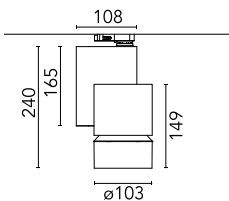

Solid Pure Track No Dimmable

09.2999.30 - White

Spotlight to be installed on 3-phase track with LED light source. 220-240V, 50-60Hz power supply included.

Main specifications

Number of heads	1	Net lumen (lm)	2457
Lamp category	LED	Mountings	Track
Power (W)	30W	Environment	Indoor dry location
CCT (K)	3000K		
CRI	90		

Optical

Lighting type	Direct
LED type	LED array
Light distribution	Symmetric
Optical type	Flood
Beam angle (°)	44
Beam angle C90-270 (°)	44

Beam Angle: 44°		
h(m)	E(lx)	D(m)
1	5190	0.80
2	1298	1.61
3	577	2.41
4	324	3.22
5	208	4.02

Luminous flux luminaire
2457 lm

Electrical

Frequency (Hz)	50/60	Insulation class	I
Dimmable	No		
Driver	Integrated		
Driver type	Non Dimmable		
Emergency	Without		

Physical

Color	White
Orientation	Adjustable
Weight (kg)	1.70
Rotation (°)	360