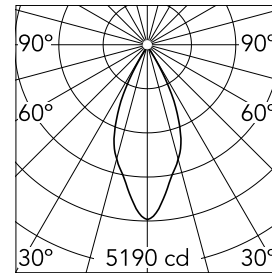

Solid Pure Track No Dimmable

09.2999.30 - White

Spotlight to be installed on 3-phase track with LED light source. 220-240V, 50-60Hz power supply included.

Main specifications

Number of heads	1	Net lumen (lm)	2457
Lamp category	LED	Mountings	Track
Power (W)	30W	Environment	Indoor dry location
CCT (K)	3000K		
CRI	90		

Optical

Lighting type	Direct
LED type	LED array
Light distribution	Symmetric
Optical type	Flood
Beam angle (°)	44
Beam angle C90-270 (°)	44

Beam Angle: 44°		
h(m)	E(lx)	D(m)
1	5190	0.80
2	1298	1.61
3	577	2.41
4	324	3.22
5	208	4.02