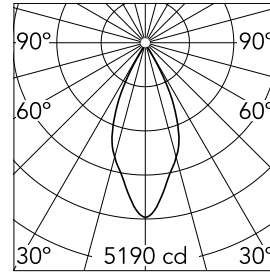

Optical

Lighting type	Direct
LED type	LED array
Light distribution	Symmetric
Optical type	Flood
Beam angle (°)	44
Beam angle C90-270 (°)	44

Beam Angle: 44°

h(m)	E(lx)	D(m)
1	5190	0.80
2	1298	1.61
3	577	2.41
4	324	3.22
5	208	4.02