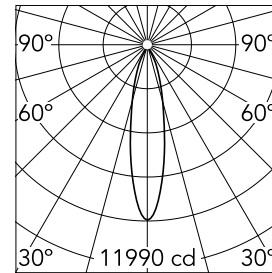

Solid Pure Track No Dimmable

■ 09.2992.14 - Black

Spotlight to be installed on 3-phase track with LED light source. 220-240V, 50-60Hz power supply included.

Main specifications

Number of heads	1	Net lumen (lm)	2814
Lamp category	LED	Mountings	Track
Power (W)	35W	Environment	Indoor
CCT (K)	3000K		
CRI	90		

Optical

Lighting type	Direct
LED type	LED array
Light distribution	Symmetric
Optical type	Medium
Beam angle (°)	23
Beam angle C90-270 (°)	23

Beam Angle: 23°

	h(m)	E(lx)	D(m)
1	11990	0.40	
2	2997	0.80	
3	1332	1.20	
4	749	1.59	
5	480	1.99	