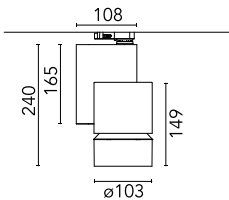

Electrical

Frequency (Hz)	50/60	Insulation class	I
Dimmable	No		
Driver	Integrated		
Driver type	Electronic		
Emergency	Without		

Physical

Color	Black
Orientation	Adjustable
Weight (kg)	1.70
Rotation (°)	360

Certification / Marking