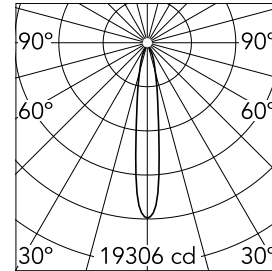

Solid Pure Track No Dimmable

09.2991.30 - White

Spotlight to be installed on 3-phase track with LED light source. 220-240V, 50-60Hz power supply included.

Main specifications

Number of heads	1	Net lumen (lm)	2845
Lamp category	LED	Mountings	Track
Power (W)	35W	Environment	Indoor dry location
CCT (K)	3000K		
CRI	90		

Optical

Lighting type	Direct
LED type	LED array
Light distribution	Symmetric
Optical type	Spot
Beam angle (°)	15
Beam angle C90-270 (°)	15

Beam Angle: 15°

	h(m)	E(lx)	D(m)
1	19306	0.26	
2	4827	0.53	
3	2145	0.79	
4	1207	1.05	
5	772	1.31	