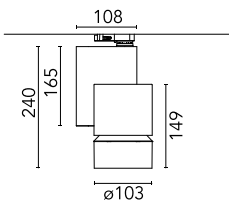

Solid Pure Track No Dimmable

09.2991.30 - White

Spotlight to be installed on 3-phase track with LED light source. 220-240V, 50-60Hz power supply included.

Main specifications

Number of heads	1	Net lumen (lm)	2845
Lamp category	LED	Mountings	Track
Power (W)	35W	Environment	Indoor dry location
CCT (K)	3000K		
CRI	90		

Optical

Lighting type	Direct
LED type	LED array
Light distribution	Symmetric
Optical type	Spot
Beam angle (°)	15
Beam angle C90-270 (°)	15

Beam Angle: 15°

	h(m)	E(lx)	D(m)
1	19306	0.26	
2	4827	0.53	
3	2145	0.79	
4	1207	1.05	
5	772	1.31	

Luminous flux luminaire
2845 lm

Electrical

Frequency (Hz)	50/60	Insulation class	I
Dimmable	No		
Driver	Integrated		
Driver type	Non Dimmable		
Emergency	Without		

Physical

Color	White
Orientation	Adjustable
Weight (kg)	1.70
Rotation (°)	360