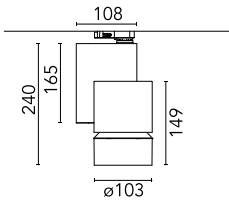

Solid Pure Track No Dimmable

09.2955.30 - White

Spotlight to be installed on 3-phase track with LED light source. 220-240V, 50-60Hz power supply included.

Main specifications

Number of heads	1	Net lumen (lm)	3409
Lamp category	LED	Mountings	Track
Power (W)	35W	Environment	Indoor dry location
CCT (K)	3000K		
CRI	80		

Optical

Lighting type	Direct
LED type	LED array
Light distribution	Symmetric
Optical type	Flood
Beam angle (°)	45
Beam angle C90-270 (°)	45

Beam Angle:	45°		
	h(m)	E(lx)	D(m)
1	6939	0.83	
2	1735	1.65	
3	771	2.48	
4	434	3.31	
5	278	4.13	

Luminous flux luminaire
3409 lm

Electrical

Frequency (Hz)	50/60	Insulation class	I
Dimmable	No		
Driver	Integrated		
Driver type	Non Dimmable		
Emergency	Without		

Physical

Color	White
Orientation	Adjustable
Weight (kg)	1.70
Rotation (°)	360