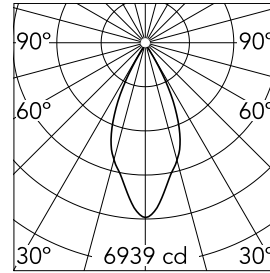

Solid Pure Track No Dimmable

09.2955.30 - White

Spotlight to be installed on 3-phase track with LED light source. 220-240V, 50-60Hz power supply included.

Main specifications

Number of heads	1	Net lumen (lm)	3409
Lamp category	LED	Mountings	Track
Power (W)	35W	Environment	Indoor dry location
CCT (K)	3000K		
CRI	80		

Optical

Lighting type	Direct
LED type	LED array
Light distribution	Symmetric
Optical type	Flood
Beam angle (°)	45
Beam angle C90-270 (°)	45

Beam Angle:	45°		
	h(m)	E(lx)	D(m)
1	6939	0.83	
2	1735	1.65	
3	771	2.48	
4	434	3.31	
5	278	4.13	