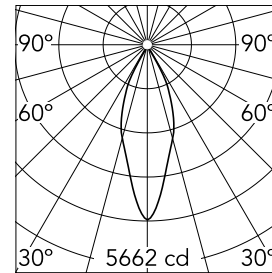

### Main specifications

<b>Number of heads</b>	1	<b>Net lumen (lm)</b>	2213
<b>Lamp category</b>	LED	<b>Mountings</b>	Track
<b>Power (W)</b>	23W	<b>Environment</b>	Indoor dry location
<b>CCT (K)</b>	4000K		
<b>CRI</b>	80		

### Optical

<b>Lighting type</b>	Direct
<b>LED type</b>	LED array
<b>Light distribution</b>	Symmetric
<b>Optical type</b>	Flood
<b>Beam angle (°)</b>	35
<b>Beam angle C90-270 (°)</b>	35

Beam Angle: 35°

	h(m)	E(lx)	D(m)
1	5662	0.64	
2	1415	1.27	
3	629	1.91	
4	354	2.54	
5	226	3.18	

### Physical

<b>Color</b>	White
<b>Orientation</b>	Adjustable
<b>Weight (kg)</b>	1.70
<b>Rotation (°)</b>	360