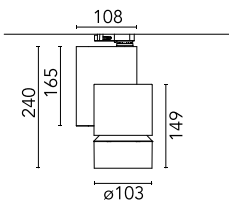

Solid Pure Track No Dimmable

09.2899.30 - White

Spotlight to be installed on 3-phase track with LED light source. 220-240V, 50-60Hz power supply included.

Main specifications

Number of heads	1	Net lumen (lm)	2213
Lamp category	LED	Mountings	Track
Power (W)	23W	Environment	Indoor dry location
CCT (K)	4000K		
CRI	80		

Optical

Lighting type	Direct
LED type	LED array
Light distribution	Symmetric
Optical type	Flood
Beam angle (°)	35
Beam angle C90-270 (°)	35

Beam Angle: 35°

	h(m)	E(lx)	D(m)
1	5662	0.64	
2	1415	1.27	
3	629	1.91	
4	354	2.54	
5	226	3.18	

Luminous flux luminaire
2213 lm

Electrical

Frequency (Hz)	50/60	Insulation class	I
Dimmable	No		
Driver	Integrated		
Driver type	Non Dimmable		
Emergency	Without		

Physical

Color	White
Orientation	Adjustable
Weight (kg)	1.70
Rotation (°)	360