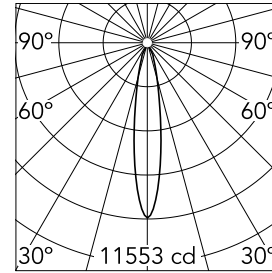

Solid Pure Track No Dimmable

■ 09.2889.14 - Black

Spotlight to be installed on 3-phase track with LED light source. 220-240V, 50-60Hz power supply included.

Main specifications

Number of heads	1	Net lumen (lm)	1917
Lamp category	LED	Mountings	Track
Power (W)	23W	Environment	Indoor dry location
CCT (K)	3000K		
CRI	80		

Optical

Lighting type	Direct
LED type	LED array
Light distribution	Symmetric
Optical type	Medium
Beam angle (°)	18
Beam angle C90-270 (°)	18

Beam Angle:	18°		
	h(m)	E(lx)	D(m)
1	11553	0.31	
2	2888	0.62	
3	1284	0.93	
4	722	1.24	
5	462	1.55	