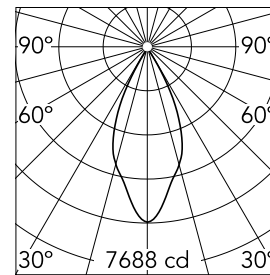

### Main specifications

Number of heads	1	Net lumen (lm)	3763
Lamp category	LED	Mountings	Surface
Power (W)	53W	Environment	Indoor
CCT (K)	3000K		
CRI	90		

### Optical

Lighting type	Direct
LED type	LED array
Light distribution	Symmetric
Optical type	Flood
Beam angle (°)	45
Beam angle C90-270 (°)	45

Beam Angle:	45°
h(m)	E(lx) D(m)
1	7688 0.82
2	1922 1.65
3	854 2.47
4	481 3.30
5	308 4.12