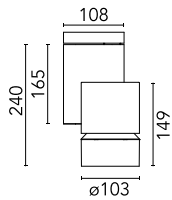

### Main specifications

Number of heads	1	Net lumen (lm)	3763
Lamp category	LED	Mountings	Surface
Power (W)	53W	Environment	Indoor
CCT (K)	3000K		
CRI	90		

### Physical

Color	Black
Orientation	Adjustable
Weight (kg)	1.90
Rotation (°)	360