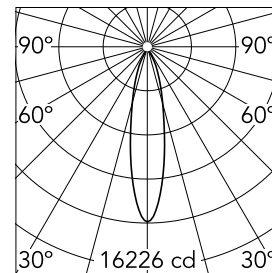

Main specifications

Number of heads	1	Net lumen (lm)	3806
Lamp category	LED	Mountings	Surface
Power (W)	53W	Environment	Indoor
CCT (K)	3000K		
CRI	90		

Optical

Lighting type	Direct
LED type	LED array
Light distribution	Symmetric
Optical type	Medium
Beam angle (°)	23
Beam angle C90-270 (°)	23

Physical

Color	White
Orientation	Adjustable
Weight (kg)	1.90
Rotation (°)	360

Certification / Marking

Solid Pure Ceiling/Wall No Dimmable

Honeycomb anti-glare screen
08.8763.14

Blue filter
08.8766.64.OD

Sky blue filter
08.8766.65.OD