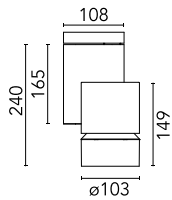

Main specifications

Number of heads	1	Net lumen (lm)	3806
Lamp category	LED	Mountings	Surface
Power (W)	53W	Environment	Indoor
CCT (K)	3000K		
CRI	90		

Optical

Lighting type	Direct
LED type	LED array
Light distribution	Symmetric
Optical type	Medium
Beam angle (°)	23
Beam angle C90-270 (°)	23

Physical

Color	White
Orientation	Adjustable
Weight (kg)	1.90
Rotation (°)	360

Certification / Marking

Solid Pure Ceiling/Wall No Dimmable

Honeycomb anti-glare screen
08.8763.14

Blue filter
08.8766.64.OD

Sky blue filter
08.8766.65.OD