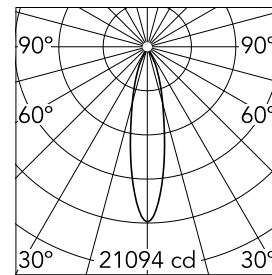

Main specifications

Number of heads	1	Net lumen (lm)	4948
Lamp category	LED	Mountings	Surface
Power (W)	53W	Environment	Indoor
CCT (K)	4000K		
CRI	80		

Optical

Lighting type	Direct
LED type	LED array
Light distribution	Symmetric
Optical type	Medium
Beam angle (°)	23
Beam angle C90-270 (°)	23

Beam Angle: 23°

h(m) E(lx) D(m)

1 21094 0.40

2 5274 0.80

3 2344 1.20

4 1318 1.59

5 844 1.99

Luminous flux luminaire
4948 lm