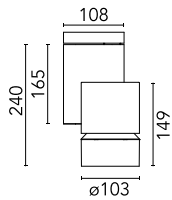

Main specifications

Number of heads	1	Net lumen (lm)	4948
Lamp category	LED	Mountings	Surface
Power (W)	53W	Environment	Indoor
CCT (K)	4000K		
CRI	80		

Optical

Lighting type	Direct
LED type	LED array
Light distribution	Symmetric
Optical type	Medium
Beam angle (°)	23
Beam angle C90-270 (°)	23

Beam Angle: 23°

h(m) E(lx) D(m)

1 21094 0.40

2 5274 0.80

3 2344 1.20

4 1318 1.59

5 844 1.99

Luminous flux luminaire
4948 lm