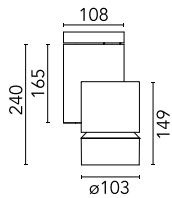

Main specifications

| | | | |
|------------------------|-------|-----------------------|---------------------|
| Number of heads | 1 | Net lumen (lm) | 3695 |
| Lamp category | LED | Mountings | Surface |
| Power (W) | 35W | Environment | Indoor dry location |
| CCT (K) | 4000K | | |
| CRI | 80 | | |

| | | | |
|--------------------|-------------|--------------|-------------|
| Beam Angle: | 45° | | |
| | h(m) | E(lx) | D(m) |
| 1 | 7522 | 0.83 | |
| 2 | 1880 | 1.65 | |
| 3 | 836 | 2.48 | |
| 4 | 470 | 3.31 | |
| 5 | 301 | 4.13 | |

Physical

| | |
|---------------------|------------|
| Color | White |
| Orientation | Adjustable |
| Weight (kg) | 1.90 |
| Rotation (°) | 360 |

Solid Pure Ceiling/Wall No Dimmable

Blue filter
08.8766.64.OD