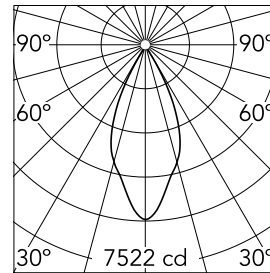

Main specifications

| | | | |
|------------------------|-------|-----------------------|---------------------|
| Number of heads | 1 | Net lumen (lm) | 3695 |
| Lamp category | LED | Mountings | Surface |
| Power (W) | 35W | Environment | Indoor dry location |
| CCT (K) | 4000K | | |
| CRI | 80 | | |

| | | | |
|--------------------|-------------|--------------|-------------|
| Beam Angle: | 45° | | |
| | h(m) | E(lx) | D(m) |
| 1 | 7522 | 0.83 | |
| 2 | 1880 | 1.65 | |
| 3 | 836 | 2.48 | |
| 4 | 470 | 3.31 | |
| 5 | 301 | 4.13 | |

Physical

| | |
|---------------------|------------|
| Color | White |
| Orientation | Adjustable |
| Weight (kg) | 1.90 |
| Rotation (°) | 360 |

Solid Pure Ceiling/Wall No Dimmable

Blue filter
08.8766.64.OD