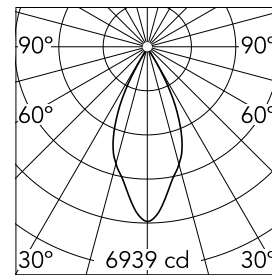

### Main specifications

<b>Number of heads</b>	1	<b>Net lumen (lm)</b>	3409
<b>Lamp category</b>	LED	<b>Mountings</b>	Surface
<b>Power (W)</b>	35W	<b>Environment</b>	Indoor
<b>CCT (K)</b>	3000K		
<b>CRI</b>	80		

### Optical

<b>Lighting type</b>	Direct
<b>LED type</b>	LED array
<b>Light distribution</b>	Symmetric
<b>Optical type</b>	Flood
<b>Beam angle (°)</b>	45
<b>Beam angle C90-270 (°)</b>	45

Beam Angle: 45°

h(m) E(lx) D(m)

### Physical

<b>Color</b>	White
<b>Orientation</b>	Adjustable
<b>Weight (kg)</b>	1.90
<b>Rotation (°)</b>	360