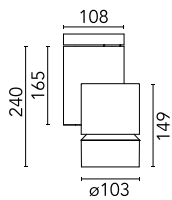

### Main specifications

<b>Number of heads</b>	1	<b>Net lumen (lm)</b>	3409
<b>Lamp category</b>	LED	<b>Mountings</b>	Surface
<b>Power (W)</b>	35W	<b>Environment</b>	Indoor
<b>CCT (K)</b>	3000K		
<b>CRI</b>	80		

### Physical

<b>Color</b>	White
<b>Orientation</b>	Adjustable
<b>Weight (kg)</b>	1.90
<b>Rotation (°)</b>	360