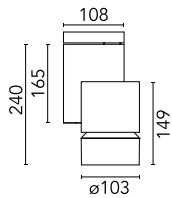

Main specifications

Number of heads	1	Net lumen (lm)	3474
Lamp category	LED	Mountings	Surface
Power (W)	35W	Environment	Indoor
CCT (K)	3000K		
CRI	80		

Optical

Lighting type	Direct
LED type	LED array
Light distribution	Symmetric
Optical type	Spot
Beam angle (°)	15
Beam angle C90-270 (°)	15

Physical

Color	White
Orientation	Adjustable
Weight (kg)	1.90
Rotation (°)	360

Solid Pure Ceiling/Wall No Dimmable

Holding ring
08.8768.14

Honeycomb anti-glare screen
08.8763.14

Blue filter
08.8766.64.OD

Sky blue filter
08.8766.65.OD