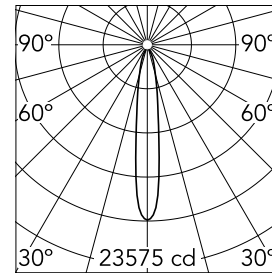

Main specifications

Number of heads	1	Net lumen (lm)	3474
Lamp category	LED	Mountings	Surface
Power (W)	35W	Environment	Indoor
CCT (K)	3000K		
CRI	80		

Optical

Lighting type	Direct
LED type	LED array
Light distribution	Symmetric
Optical type	Spot
Beam angle (°)	15
Beam angle C90-270 (°)	15

Physical

Color	White
Orientation	Adjustable
Weight (kg)	1.90
Rotation (°)	360

Solid Pure Ceiling/Wall No Dimmable

Holding ring
08.8768.14

Honeycomb anti-glare screen
08.8763.14

Blue filter
08.8766.64.OD

Sky blue filter
08.8766.65.OD