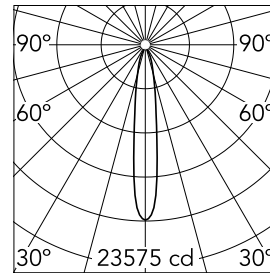

Main specifications

Number of heads	1	Net lumen (lm)	3474
Lamp category	LED	Mountings	Surface
Power (W)	35W	Environment	Indoor
CCT (K)	3000K		
CRI	80		

Optical

Lighting type	Direct
LED type	LED array
Light distribution	Symmetric
Optical type	Spot
Beam angle (°)	15
Beam angle C90-270 (°)	15

Beam Angle: 15°

h(m) E(lx) D(m)

1 23575 0.26

2 5894 0.53

3 2619 0.79

4 1473 1.05

5 943 1.31

Luminous flux luminaire
3474 lm