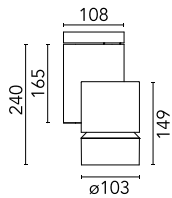

Main specifications

Number of heads	1	Net lumen (lm)	3474
Lamp category	LED	Mountings	Surface
Power (W)	35W	Environment	Indoor
CCT (K)	3000K		
CRI	80		

Optical

Lighting type	Direct
LED type	LED array
Light distribution	Symmetric
Optical type	Spot
Beam angle (°)	15
Beam angle C90-270 (°)	15

Beam Angle: 15°

h(m) E(lx) D(m)

1 23575 0.26

2 5894 0.53

3 2619 0.79

4 1473 1.05

5 943 1.31

Luminous flux luminaire
3474 lm