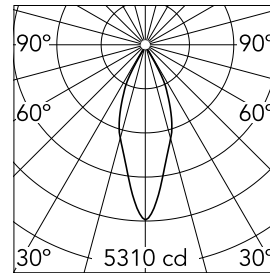

Main specifications

Number of heads	1	Net lumen (lm)	2075
Lamp category	LED	Mountings	Surface
Power (W)	23W	Environment	Indoor dry location
CCT (K)	3000K		
CRI	80		

Optical

Lighting type	Direct
LED type	LED array
Light distribution	Symmetric
Optical type	Flood
Beam angle (°)	35
Beam angle C90-270 (°)	35

Beam Angle: 35°

h(m) E(lx) D(m)

1 5310 0.64

2 1327 1.27

3 590 1.91

4 332 2.54

5 212 3.18

Luminous flux luminaire
2075 lm