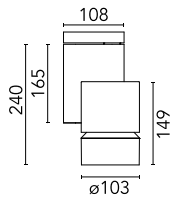

Main specifications

Number of heads	1	Net lumen (lm)	2075
Lamp category	LED	Mountings	Surface
Power (W)	23W	Environment	Indoor dry location
CCT (K)	3000K		
CRI	80		

Optical

Lighting type	Direct
LED type	LED array
Light distribution	Symmetric
Optical type	Flood
Beam angle (°)	35
Beam angle C90-270 (°)	35

Beam Angle: 35°

h(m) E(lx) D(m)

1 5310 0.64

2 1327 1.27

3 590 1.91

4 332 2.54

5 212 3.18

Luminous flux luminaire
2075 lm