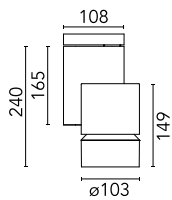

Main specifications

Number of heads	1	Net lumen (lm)	1917
Lamp category	LED	Mountings	Surface
Power (W)	23W	Environment	Indoor
CCT (K)	3000K		
CRI	80		

Optical

Lighting type	Direct
LED type	LED array
Light distribution	Symmetric
Optical type	Medium
Beam angle (°)	18
Beam angle C90-270 (°)	18

Beam Angle: 18°

h(m) E(lx) D(m)

1 11553 0.31

2 2888 0.62

3 1284 0.93

4 722 1.24

5 462 1.55

Luminous flux luminaire
1917 lm