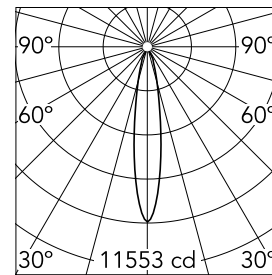

Main specifications

Number of heads	1	Net lumen (lm)	1917
Lamp category	LED	Mountings	Surface
Power (W)	23W	Environment	Indoor
CCT (K)	3000K		
CRI	80		

Optical

Lighting type	Direct
LED type	LED array
Light distribution	Symmetric
Optical type	Medium
Beam angle (°)	18
Beam angle C90-270 (°)	18

Beam Angle: 18°

h(m) E(lx) D(m)

1 11553 0.31

2 2888 0.62

3 1284 0.93

4 722 1.24

5 462 1.55

Luminous flux luminaire
1917 lm